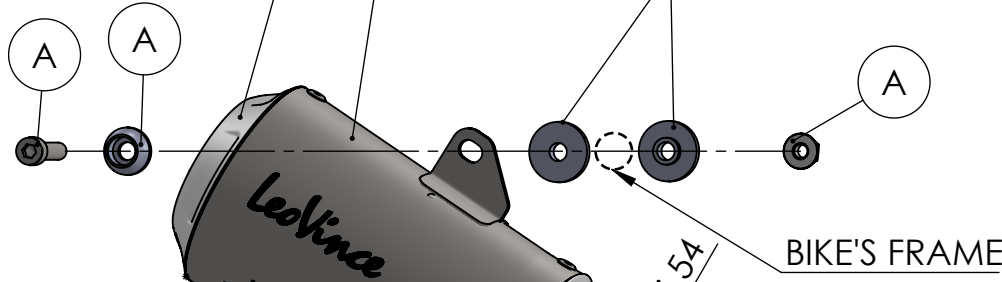

S.s end cup set  
cod.309746701R

Muffler kit  
Cod.309746481R

ORIGINAL SPACER

DO NOT USE ORIGINAL  
GRAPHITE BUSHING

Link Pipe N°1394  
cod. 3015249202R

Outer sleeve  
replacement kit  
cod.309746010R

Muffler repack kit  
cod.414204R

Spring and rubber  
replacement kit  
Cod.303949001R

Strap in S.s. <math>\phi 49</math>  
Cod.300049530R

## ART. 15249 - SPARE PARTS

KTM DUKE 125 / DUKE 390

(A) FITTING KIT cod.3015249601R