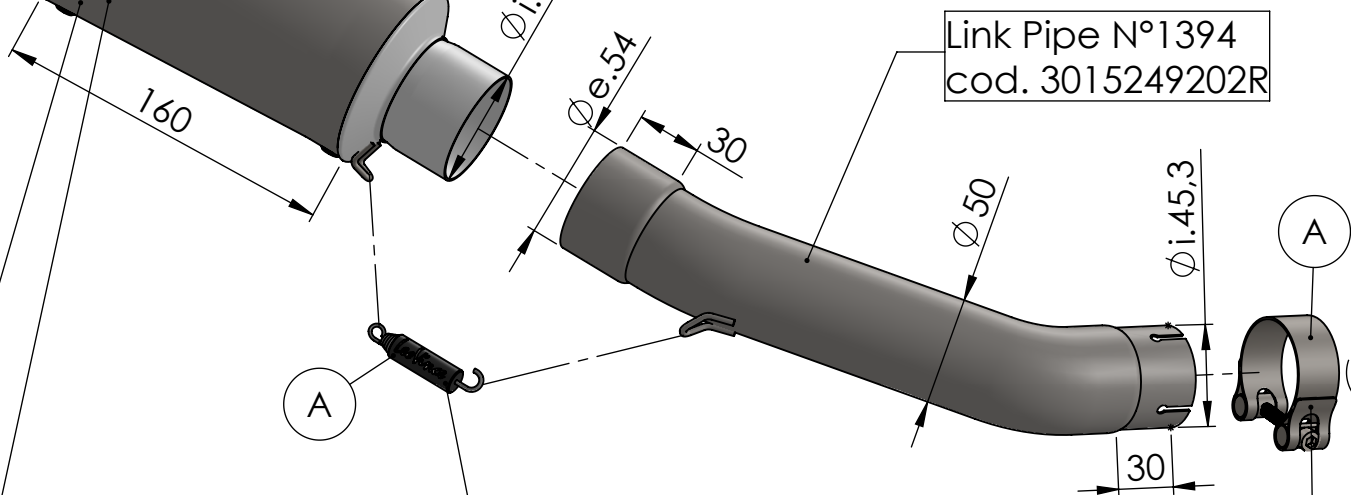

S.s end cup set  
cod.309746701R

Muffler kit  
Cod.309746481R

ORIGINAL SPACER

DO NOT USE ORIGINAL  
GRAPHITE BUSHING

Link Pipe N°1394  
cod. 3015249202R

Outer sleeve  
replacement kit  
cod.309746010R

Muffler repack kit  
cod.414204R

Spring and rubber  
replacement kit  
Cod.303949001R

Strap in S.s. <math>\phi 49</math>  
Cod.300049530R

## ART. 15249 - SPARE PARTS

KTM DUKE 125 / DUKE 390

(A) FITTING KIT cod.3015249601R